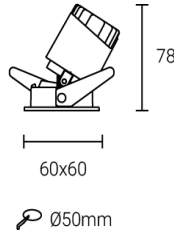

Sifang-4032-05 Down light SKD Specification

Basic Information

Material: ADC12

IP: IP20

Application: Offices, schools, shopping malls, supermarkets, exhibition halls, home lighting, entertainment

Finish: Heat sink: Painting
Reflector: Painting or Plating
Spring: Stainless steel

Product reference:

| | |
|----------------------------|----------------------------------------------------------------------------------------------------------------------------------------------------------------------------------------------------------------------------------------------------------------------|
| Model NO. | Sifang-4032-05 |
| Finish | White |
| Material | Aluminum |
| COB LES | Φ6.0 mm |
| Compitable COBs | Citizen:1201/ CREE:1304/ Luminus:CXM-6 .etc |
| For COB Power (W) | 5.0 W |
| For Gross luminous flux | 300 Lm |
| For Colour temperature | 2700k, 3000k, 3500k, 4000k, 5000k |
| For Colour Rendering Index | CRI: 80+ / 90+ |
| Optional Beam Angel (°) | 15 °24 °38 ° |
| Product size (mm) | 60*60*h75mm |
| Cut out | 50*50mm |
| Mounting | Recessed Mounting |
| Application | Offices, schools, shopping malls, supermarkets, exhibition halls, home lighting, entertainment venues, etc. |
| SKD Included | IP: IP20; Sifang-4032-05 SKD Included: 1pc Heatsink Body (Painting Silver grey) ; 2pcs Middle ring (Painting black) ; 2pcs Mounting Bracket (Painting black) ; 1pc Face ring (Painting White) ; 2pcs Reflector & 1pc Connector ; 1pc Cable clip |
| Inner Box (mm) | 95*95*95mm |
| QTY/CTN (pcs) | 50PCS/CTN |
| Outer box (mm) | 495*205*505mm |
| G.W/CTN (kg) | 7.5kg |